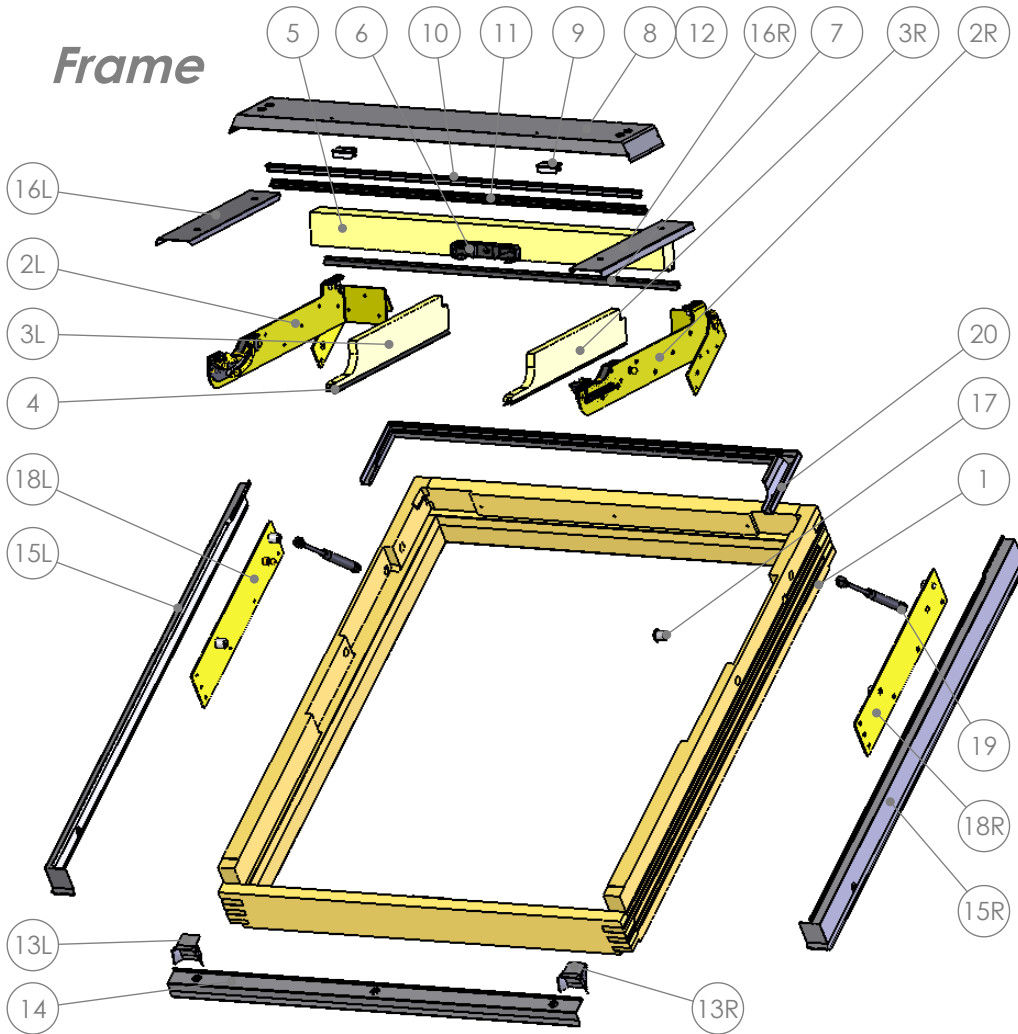

Keylite Roof Windows - Top Hung Part List

Keylite Roof Windows Ltd.
 Derryloran Industrial State
 Sandholes Road, Cookstown
 BT80 9LU
 Tel: 028 7675 8921 Fax: 028 8675 8923

Name:
 Address:
 Contact Tel:
 Contact Fax:

Part No.	Part Name
1	TH Frame Timber
2	TH Arms L&R
3	TH Frame Hinge Timber L&R
4	Hinge Timber Seal
5	TH Latch Keep Timber
6	Latch Keep Plastic
7	Latch Keep Seal
8	TH Hood Flashing
9	Hood Strip Hold. Bracket
10	Hood Strip
11	Hood Seal
12	Fly Mesh
13	Frame End Cap L&R
14	TH Bottom Frame Piece
15	TH Frame Side Flashing L&R
16	TH Frame C-channel L&R
17	Thimble
18	TH Plate L&R
19	TH Ram
20	TH Gutter
21	Sash Timber
22	Top Rail
23	Sash Hinge L&R
24	Traffic Cone
25	Sash Hinge Timber L&R
26	Hinge Timber Seal
27	Latch
28	Vent Flap Handle
29	Locking Bolt Housing
30	Locking Bolt Plastic
31	Glazing unit
32	Lower Glazing Piece
33	Glazing Boss
34	Upper Glazing Piece
35	Glazing Border Top
36	Glazing Border L&R
37	Sash C-channel L&R
38	Window ID Card
39	Glazing seal Top
40	Glazing seal L&R
41	Bottom glazing seal
42	D-Seal
43	P-Seal
44	Bottom Sash Seal
45	Second. Weather Seal
46	TH Handle

Close-up of Seal