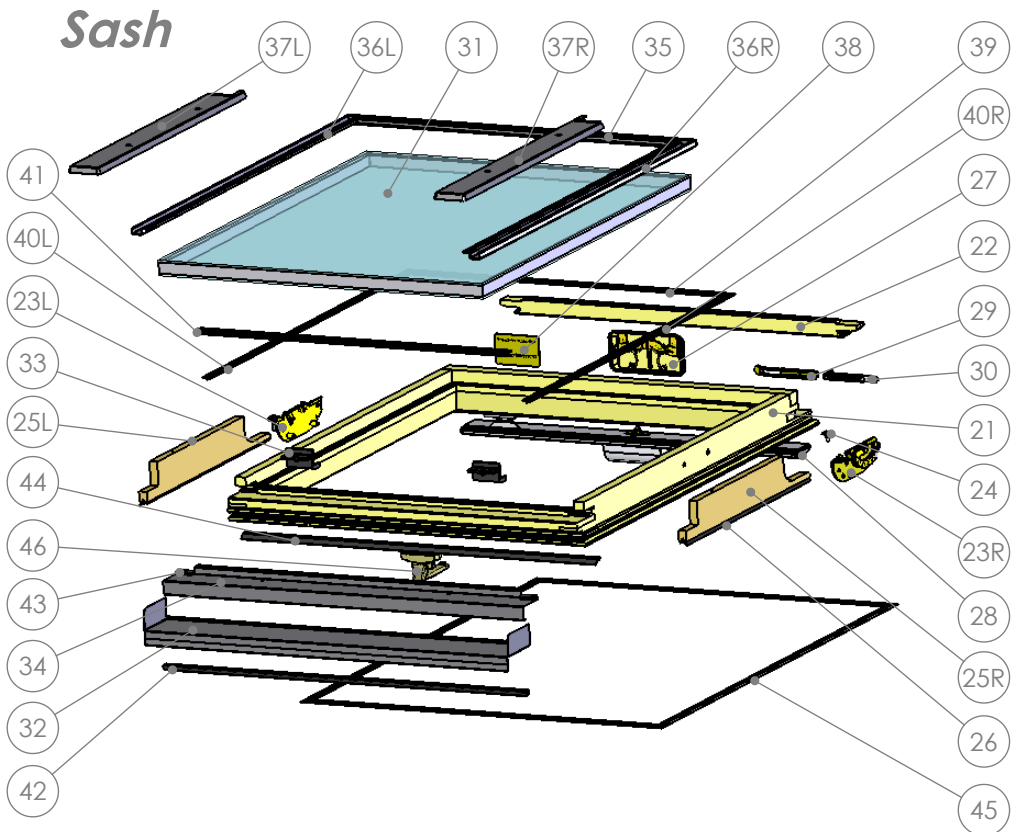

Keylite Roof Windows - Top Hung Part List

Keylite Roof Windows Ltd.
 Derryloran Industrial State
 Sandholes Road, Cookstown
 BT80 9LU
 Tel: 028 7675 8921 Fax: 028 8675 8923

Name:
 Address:
 Contact Tel:
 Contact Fax:

Part No.	Part Name
1	TH Frame Timber
2	TH Arms L&R
3	TH Frame Hinge Timber L&R
4	Hinge Timber Seal
5	TH Latch Keep Timber
6	Latch Keep Plastic
7	Latch Keep Seal
8	TH Hood Flashing
9	Hood Strip Hold. Bracket
10	Hood Strip
11	Hood Seal
12	Fly Mesh
13	Frame End Cap L&R
14	TH Bottom Frame Piece
15	TH Frame Side Flashing L&R
16	TH Frame C-channel L&R
17	Thimble
18	TH Plate L&R
19	TH Ram
20	TH Gutter
21	Sash Timber
22	Top Rail
23	Sash Hinge L&R
24	Traffic Cone
25	Sash Hinge Timber L&R
26	Hinge Timber Seal
27	Latch
28	Vent Flap Handle
29	Locking Bolt Housing
30	Locking Bolt Plastic
31	Glazing unit
32	Lower Glazing Piece
33	Glazing Boss
34	Upper Glazing Piece
35	Glazing Border Top
36	Glazing Border L&R
37	Sash C-channel L&R
38	Window ID Card
39	Glazing seal Top
40	Glazing seal L&R
41	Bottom glazing seal
42	D-Seal
43	P-Seal
44	Bottom Sash Seal
45	Second. Weather Seal
46	TH Handle

Close-up of Seal