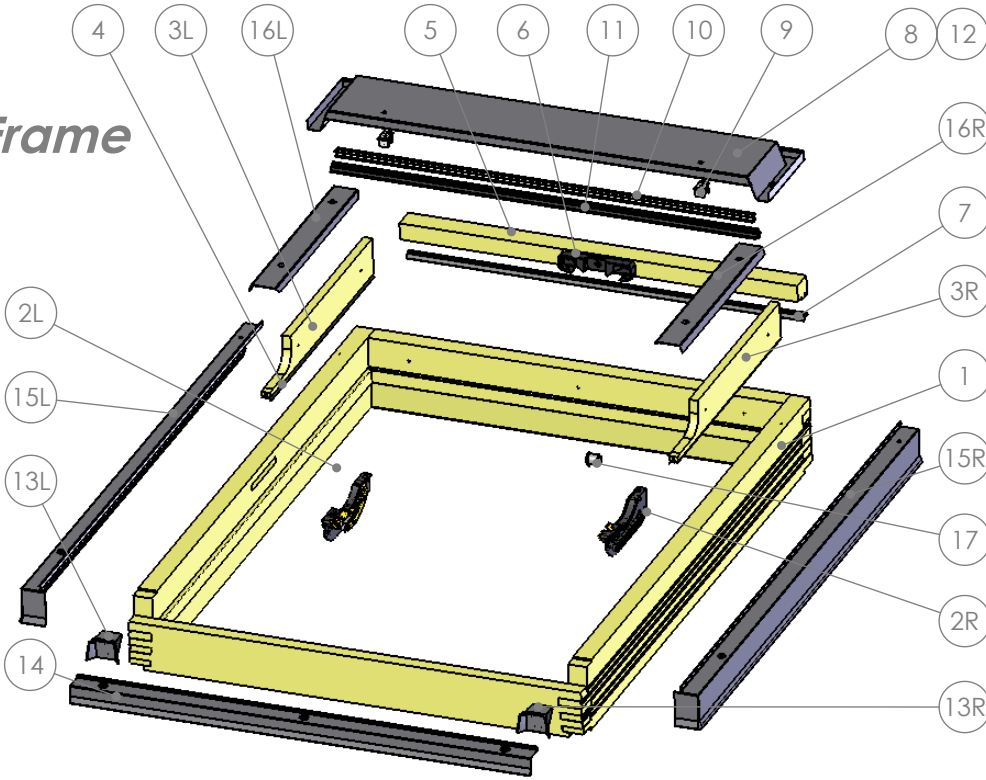

Frame

Sash

Part No.	Part Name
1	Frame Timber
2	Frame Hinge L&R
3	Frame Hinge Timber L&R
4	Hinge Timber Seal
5	Latch Keep Timber
6	Latch Keep Plastic
7	Latch Keep Seal
8	Hood Flashing
9	Hood Strip Hold. Bracket
10	Hood Strip
11	Hood Seal
12	Fly Mesh
13	Frame End Cap L&R
14	Bottom Frame Piece
15	Frame Side Flashing L&R
16	Frame C-channel L&R
17	Thimble
18	Sash Timber
19	Top Rail
20	Sash Hinge L&R
21	Traffic Cone
22	Sash Hinge Timber L&R
23	Hinge Timber Seal
24	Latch
25	Vent Flap Handle
26	Locking Bolt Housing
27	Locking Bolt Plastic
28	Glazing unit
29	Lower Glazing Piece
30	Glazing Boss
31	Upper Glazing Piece
32	Glazing Border Top
33	Glazing Border L&R
34	Sash C-channel L&R
35	Window ID Card
36	Glazing seal Top
37	Glazing seal L&R
38	Bottom glazing seal
39	D-Seal
40	P-Seal
41	Bottom Sash Seal
42	Second. Weather Seal

Close-up of Seal