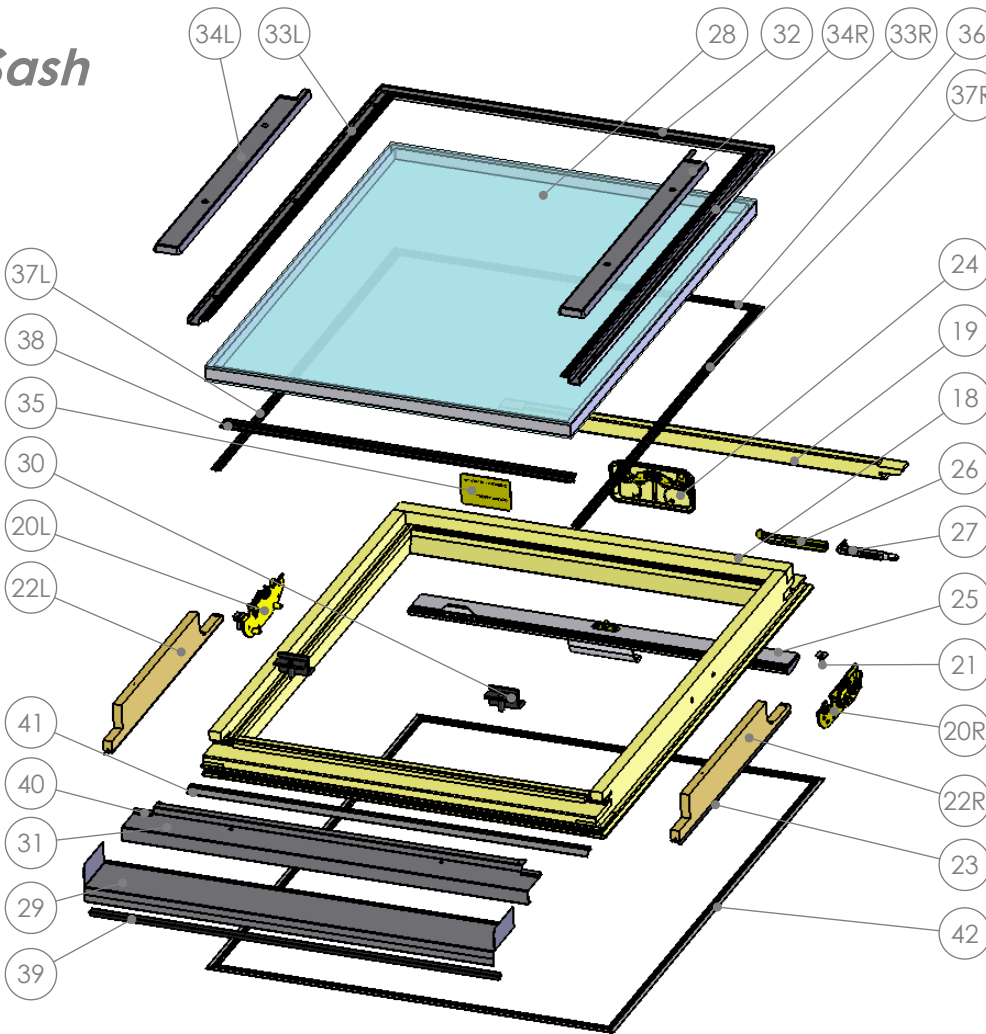

Keylite Roof Windows - Centre Pivot Part List

Keylite Roof Windows Ltd.
 Derryloran Industrial State
 Sandholes Road, Cookstown
 BT80 9LU
 Tel: 028 7675 8921 Fax: 028 8675 8923

Name:
 Address:

Contact Tel:
 Contact Fax:

Frame

Sash

Part No.	Part Name
1	Frame Timber
2	Frame Hinge L&R
3	Frame Hinge Timber L&R
4	Hinge Timber Seal
5	Latch Keep Timber
6	Latch Keep Plastic
7	Latch Keep Seal
8	Hood Flashing
9	Hood Strip Hold. Bracket
10	Hood Strip
11	Hood Seal
12	Fly Mesh
13	Frame End Cap L&R
14	Bottom Frame Piece
15	Frame Side Flashing L&R
16	Frame C-channel L&R
17	Thimble
18	Sash Timber
19	Top Rail
20	Sash Hinge L&R
21	Traffic Cone
22	Sash Hinge Timber L&R
23	Hinge Timber Seal
24	Latch
25	Vent Flap Handle
26	Locking Bolt Housing
27	Locking Bolt Plastic
28	Glazing unit
29	Lower Glazing Piece
30	Glazing Boss
31	Upper Glazing Piece
32	Glazing Border Top
33	Glazing Border L&R
34	Sash C-channel L&R
35	Window ID Card
36	Glazing seal Top
37	Glazing seal L&R
38	Bottom glazing seal
39	D-Seal
40	P-Seal
41	Bottom Sash Seal
42	Second. Weather Seal

Close-up of Seal